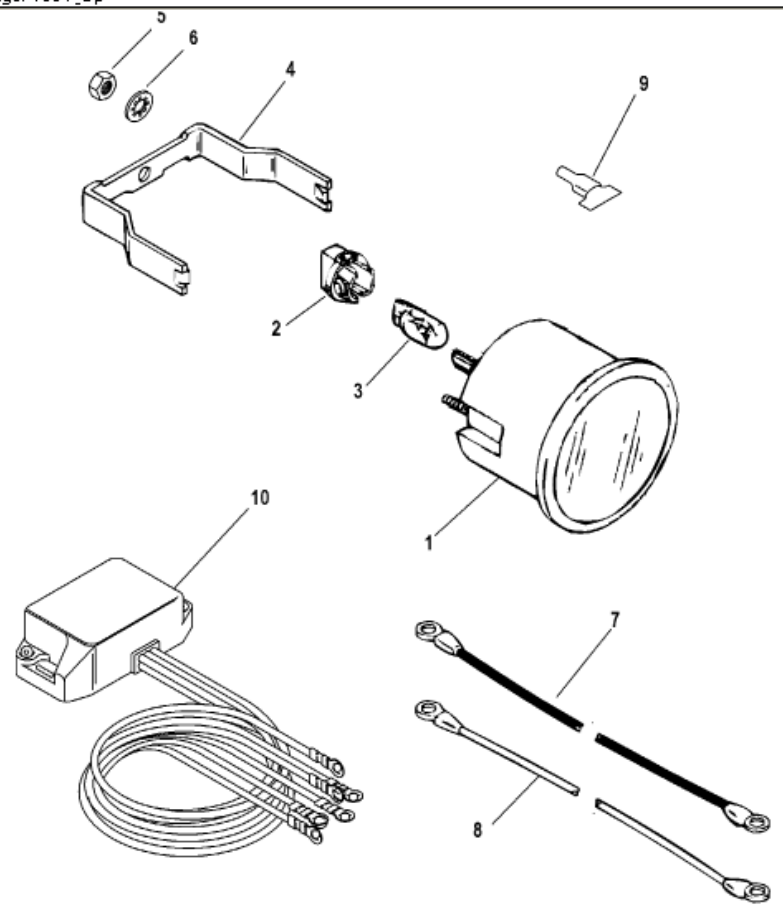

Parts List					
Ref	Class	Part	Description	Qty	Footnote
-	79	859694A 1	DUAL ENGINE SNYCHRONIZER,	1	
-	79	859694A11	DUAL ENGINE SNYCHRONIZER,	1	
-	79	859694Q 1	DUAL ENGINE SNYCHRONIZER,	1	
-	79	859694Q 2	DUAL ENGINE SNYCHRONIZER,	1	
-	79	825342A 2	DUAL ENGINE SYNCHRONIZER,	1	
1		NSS	NOT SOLD SEPARATE, Gauge	1	
2	88	79888	SOCKET, Light Bulb	1	
3	88	72729	LIGHT BULB	1	
4		825364	BRACKET, Gauge Mount	1	
5	11	26419	NUT, (#8-32)	5	
6	13	23836	LOCKWASHER	5	
7	84	86322A 3	CABLE ASSEMBLY, (2.00 Feet -	1	
8	84	86323A 2	CABLE ASSEMBLY, (2.00 Feet -	1	
9		NSS	NOT SOLD SEPARATE, Terminz	1	
10		14502 2	DRIVER, Synchronizer	1	